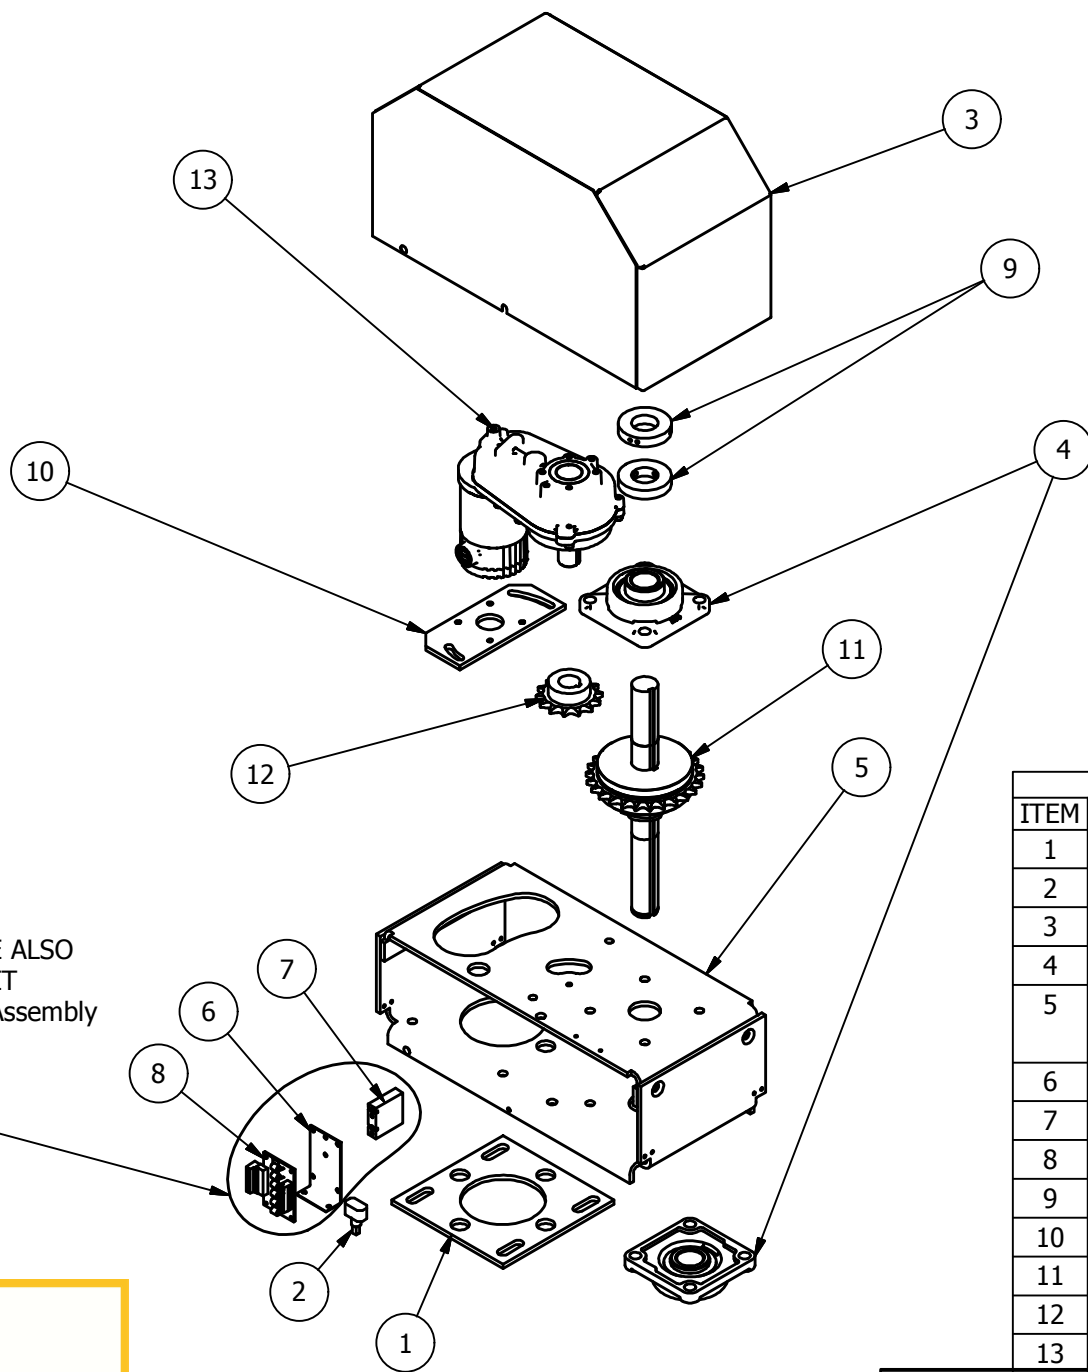

2

1

B

B

A

A

NOTE:
 THESE ITEMS ARE ALSO
 SOLD AS ONE UNIT
 Name: Limit Sub Assembly
 Part# 10052490

PARTS LIST			
ITEM	QTY	PART NUMBER	DESCRIPTION
1	1	10038315	Post Mount Plate
2	1	10024290	Toggle Switch Assembly
3	1	10031490	3500 Cover Box
4	2	72510000	Flange Bearing
5	1	10041715	Top Chassis
		10041815	Bottom Chassis
6	1	10028290	Surge Board Bracket
7	2	10024190	Limit Block Assembly
8	1	75590013	Surge Board
9	2	10021490	Collar & Magnet Assembly
10	1	10041615	Gearmotor Spacer
11	1	10040690	Torque Limiter
12	1	50B14	Sprocket
13	1	73090005	Gear Motor

TITLE CHBOX350 - 3500 Motor Chassis Assembly		
NiceApollo Gates		

2

1